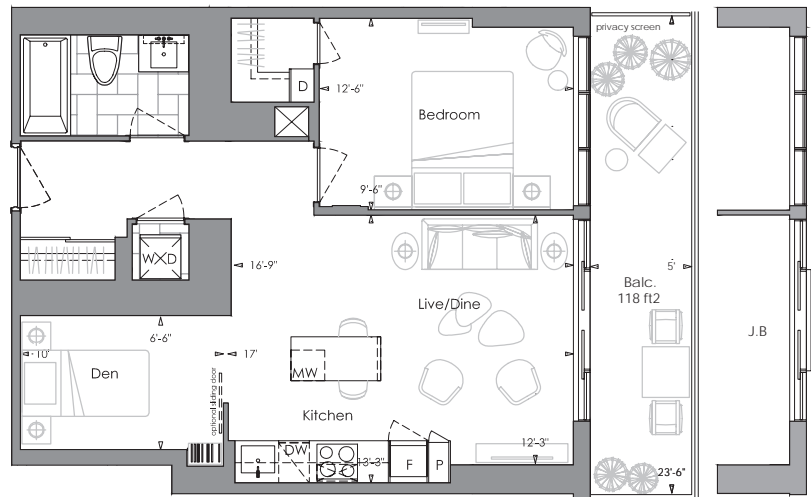

INTERIOR: 659 SQ. FT.
 BALCONY: 118 SQ. FT.
 TOTAL: 777 SQ. FT.

1E+D

Juliet Balcony Layout

Juliet Balcony Layout