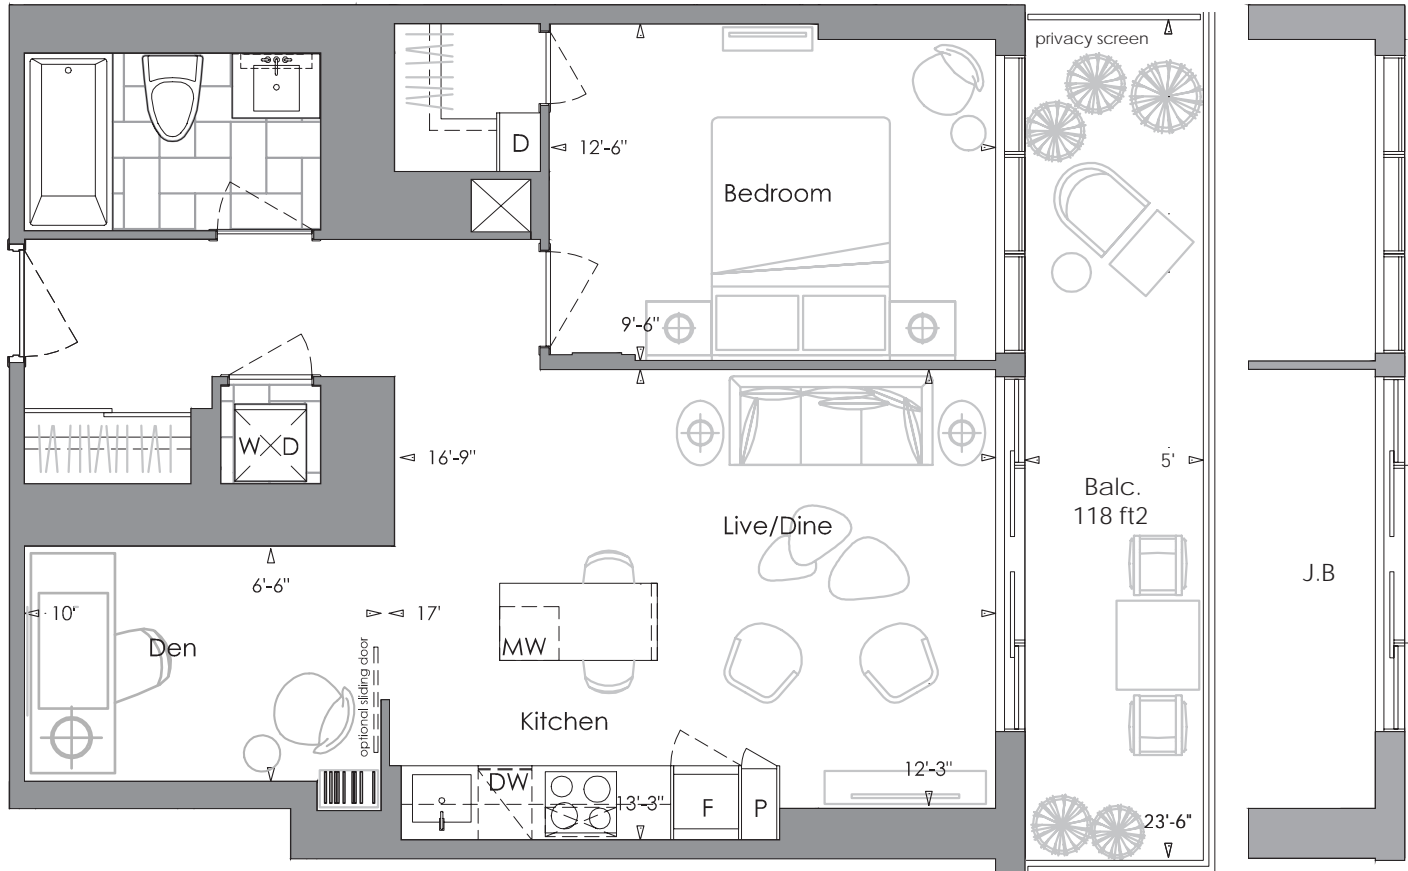

INTERIOR: 659 SQ. FT.
 BALCONY: 118 SQ. FT.
 TOTAL: 777 SQ. FT.

1E+D

Juliet Balcony Layout

Juliet Balcony Layout