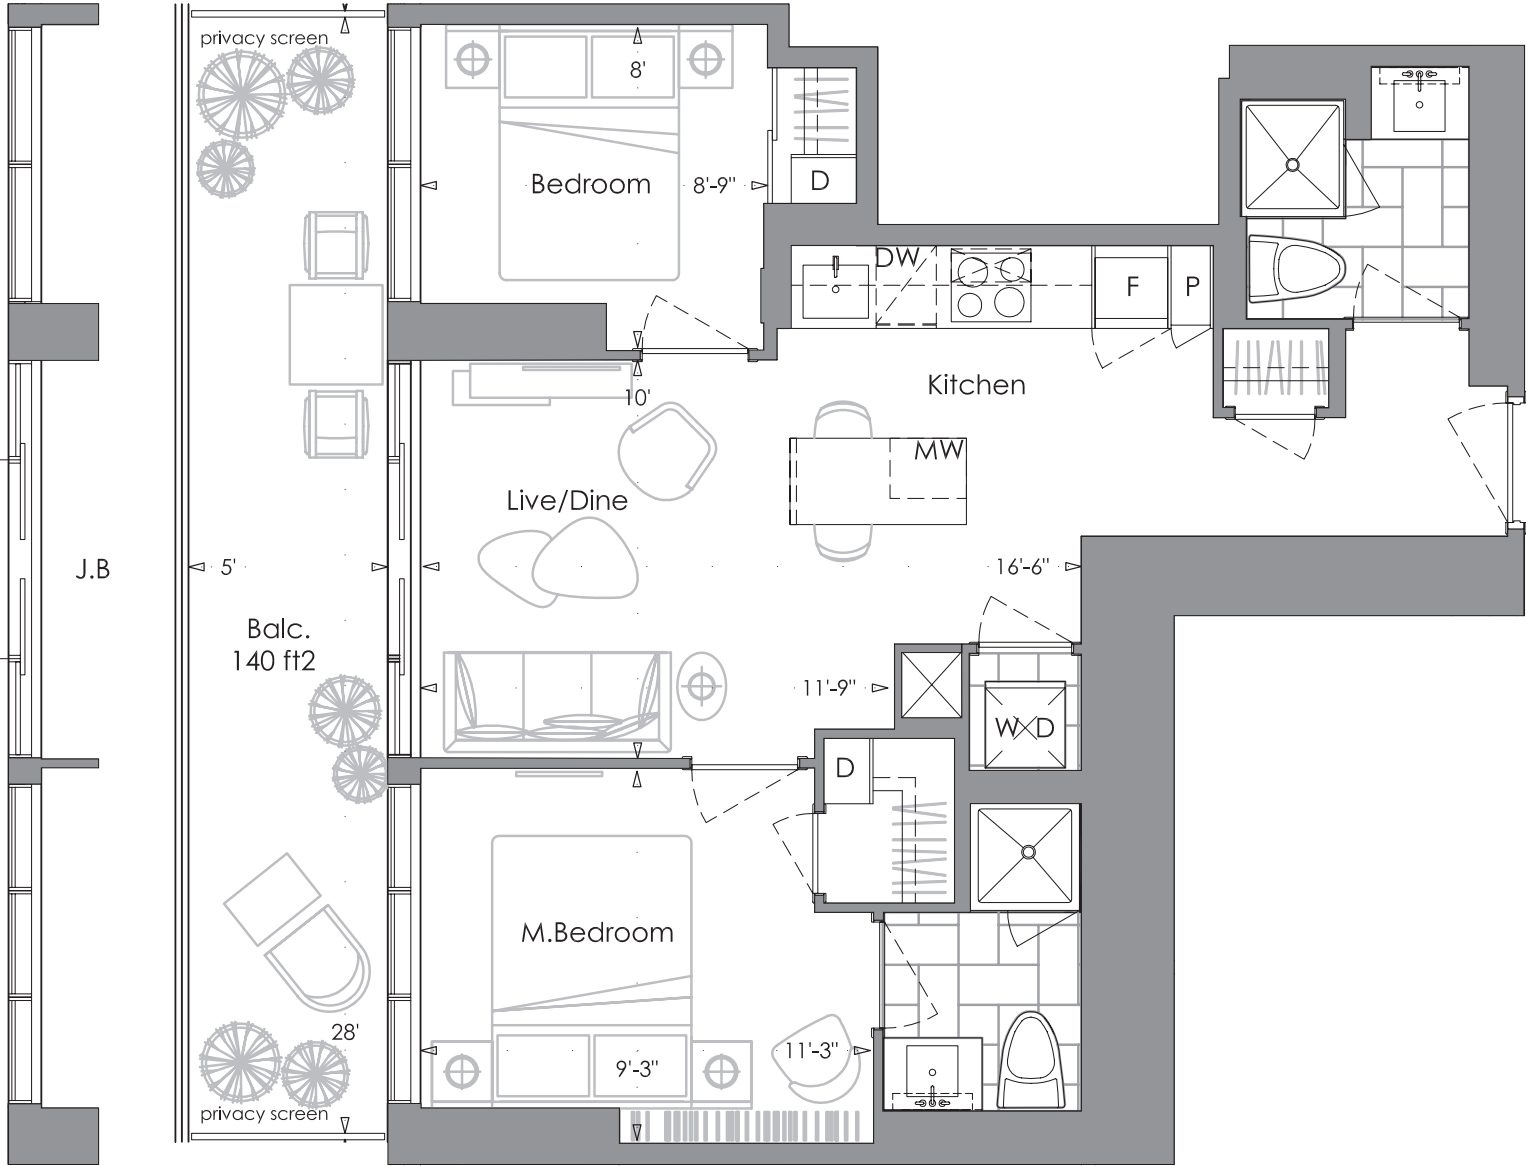

TOWER SUITES: 2 BEDROOM

Juliet Balcony Layout

INTERIOR: 636 SQ. FT.
 BALCONY: 140 SQ. FT.
 TOTAL: 776 SQ. FT.

2A