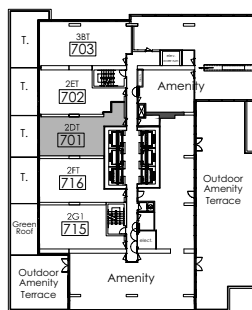

PODIUM SUITE
2 BEDROOM + DEN

INTERIOR: 775 SQ. FT.
TERRACE: 270 SQ. FT.
TOTAL: 1045 SQ. FT.

2DT

KEYPLAN 7TH