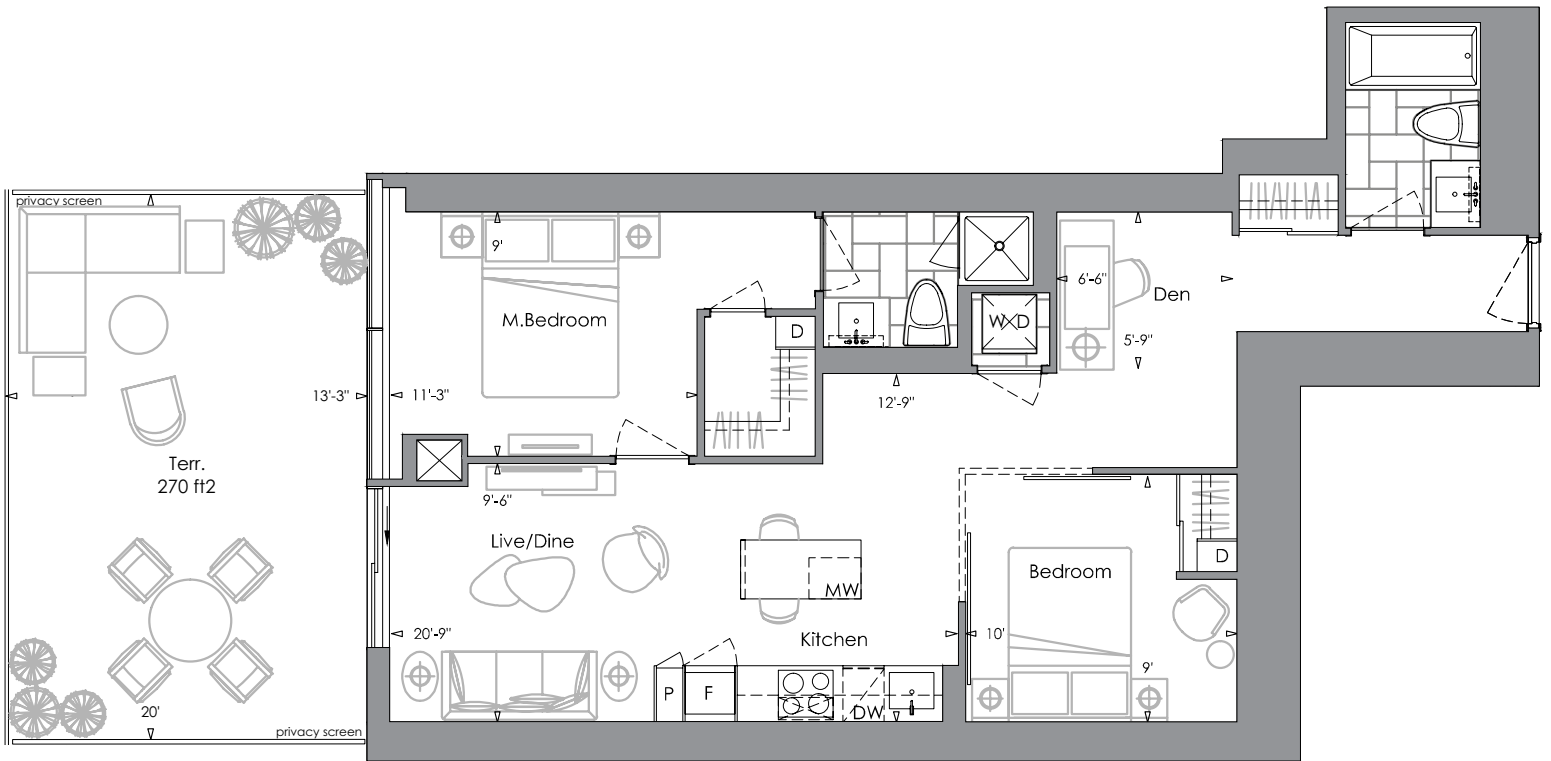

PODIUM SUITE
2 BEDROOM + DEN

INTERIOR: 775 SQ. FT.
TERRACE: 270 SQ. FT.
TOTAL: 1045 SQ. FT.

2DT

KEYPLAN 7TH