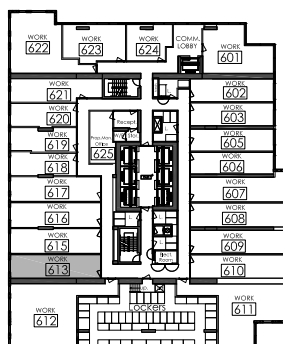

YC Condos

Upper Floor-Work: Work: 426 s.f.
 Live: 44 s.f.
 Total: 470 s.f.

Upper Floor-Live: 470 s.f.

Lower Floor: Live 484 s.f.
 Total: 954 s.f.

LIVE 13

KEYPLAN 5TH

KEYPLAN 6TH

Legend	
000	Legal Number
000	Municipal Number
J.B.	Juliet Balcony
B.	Balcony
T.	Terrace