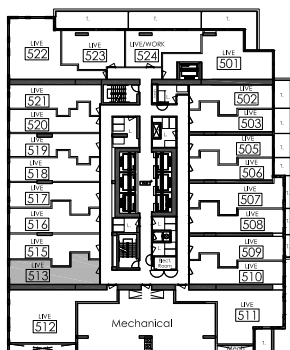

YC Condos

Upper Floor-Work: Work: 426 s.f.
 Live: 44 s.f.
 Total: 470 s.f.

Upper Floor-Live: 470 s.f.

Lower Floor: Live 484 s.f.
 Total: 954 s.f.

LIVE 13

KEYPLAN 5TH

KEYPLAN 6TH

Legend	
000	Legal Number
000	Municipal Number
J.B.	Juliet Balcony
B.	Balcony
T.	Terrace