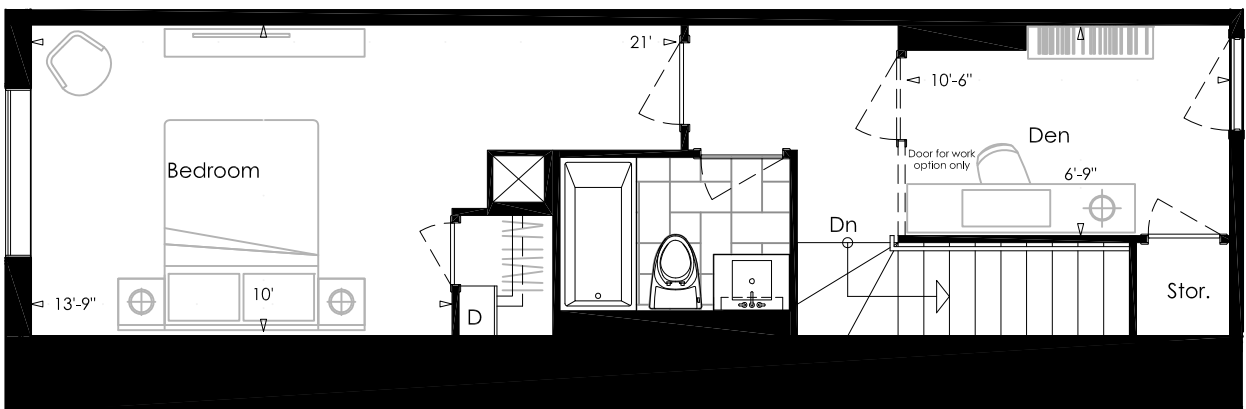

YC Condos

Upper Floor-Work: Work: 426 s.f.
 Live: 44 s.f.
 Total: 470 s.f.

Upper Floor-Live: 470 s.f.

Lower Floor: Live 484 s.f.
 Total: 954 s.f.

LIVE 13

KEYPLAN 5TH

KEYPLAN 6TH

Legend	
000	Legal Number
000	Municipal Number
J.B.	Juliet Balcony
B.	Balcony
T.	Terrace