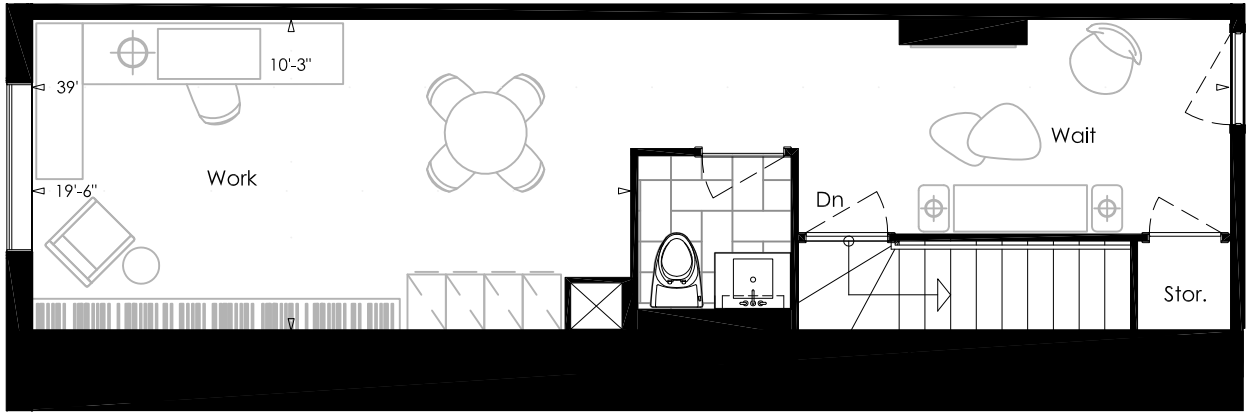

YC Condos

Upper Floor-Work: Work: 426 s.f.
 Live: 44 s.f.
 Total: 470 s.f.

Upper Floor-Live: 470 s.f.

Lower Floor: Live 484 s.f.
 Total: 954 s.f.

LIVE 13

KEYPLAN 5TH

KEYPLAN 6TH

Legend	
000	Legal Number
000	Municipal Number
J.B.	Juliet Balcony
B.	Balcony
T.	Terrace