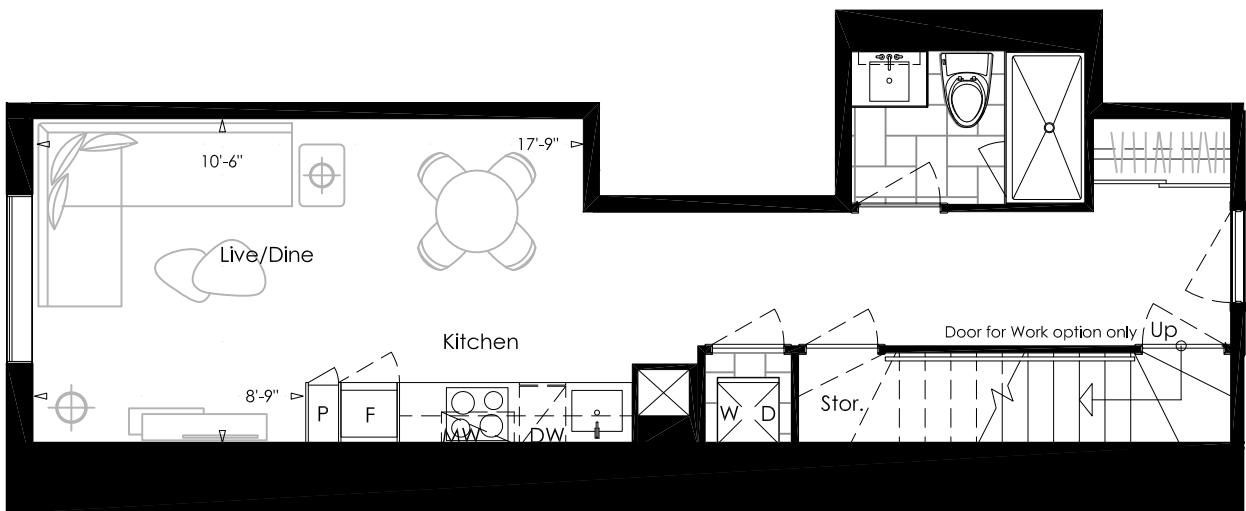

YC Condos

Upper Floor-Work: Work: 426 s.f.
 Live: 44 s.f.
 Total: 470 s.f.

Upper Floor-Live: 470 s.f.

Lower Floor: Live 484 s.f.
 Total: 954 s.f.

LIVE 13

KEYPLAN 5TH

KEYPLAN 6TH

Legend	
000	Legal Number
000	Municipal Number
J.B.	Juliet Balcony
B.	Balcony
T.	Terrace