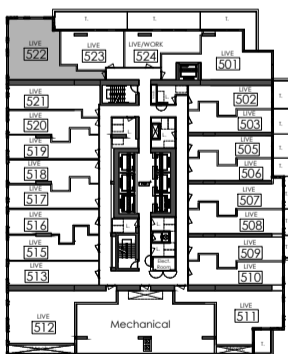

YC Condos

Upper Floor-Work: 745 s.f.
 Work: 690 s.f.
 Live: 55 s.f.
 Total: 745 s.f.

Upper Floor-Live: 745 s.f.

Lower Floor: Live 770 s.f.

KEYPLAN 5TH

KEYPLAN 6TH

LIVE 22

Total: 1515 s.f.