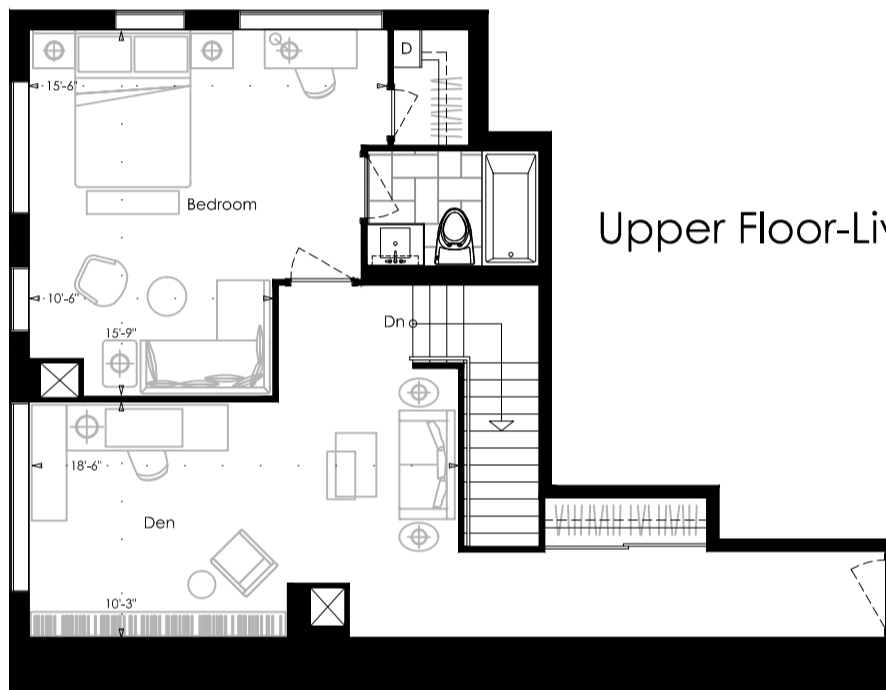

YC Condos

Upper Floor-Work: 745 s.f.
 Work: 690 s.f.
 Live: 55 s.f.
 Total: 745 s.f.

Upper Floor-Live: 745 s.f.

Lower Floor: Live 770 s.f.

KEYPLAN 5TH

KEYPLAN 6TH

LIVE 22

Total: 1515 s.f.

Legend	
000	Legal Number
000	Municipal Number
J.B.	Juliet Balcony
B.	Balcony
T.	Terrace