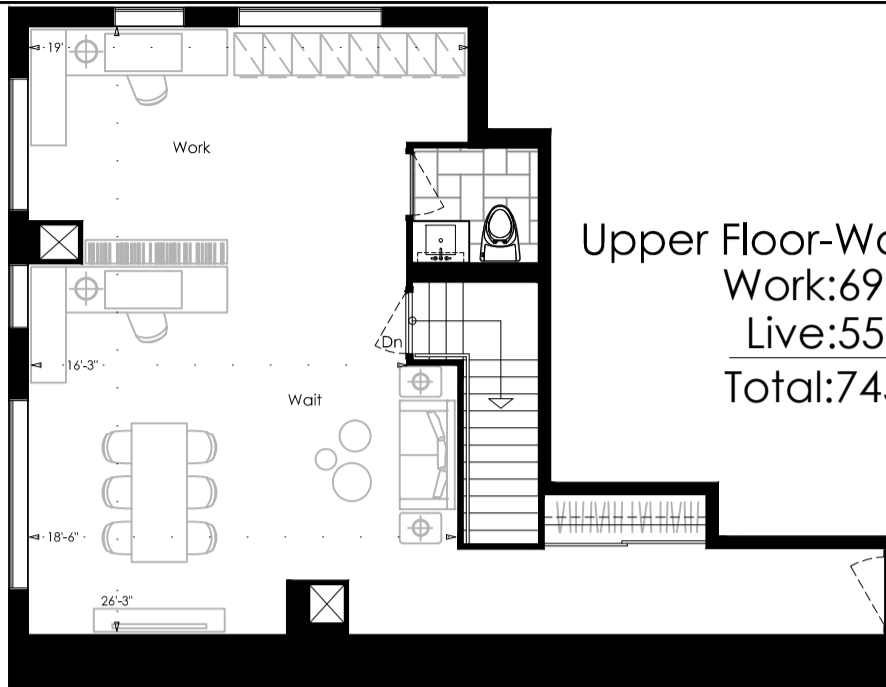

YC Condos

Upper Floor-Work: 745 s.f.
 Work: 690 s.f.
 Live: 55 s.f.
 Total: 745 s.f.

Upper Floor-Live: 745 s.f.

Lower Floor: Live 770 s.f.

KEYPLAN 5TH

KEYPLAN 6TH

LIVE 22

Total: 1515 s.f.

Legend	
000	Legal Number
000	Municipal Number
J.B.	Juliet Balcony
B.	Balcony
T.	Terrace