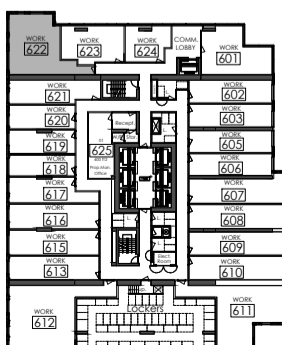

YC Condos

Upper Floor-Work: 745 s.f.
 Work: 690 s.f.
 Live: 55 s.f.
 Total: 745 s.f.

Upper Floor-Live: 745 s.f.

Lower Floor: Live 770 s.f.

KEYPLAN 5TH

KEYPLAN 6TH

LIVE 22

Total: 1515 s.f.

Legend	
000	Legal Number
000	Municipal Number
J.B.	Juliet Balcony
B.	Balcony
T.	Terrace